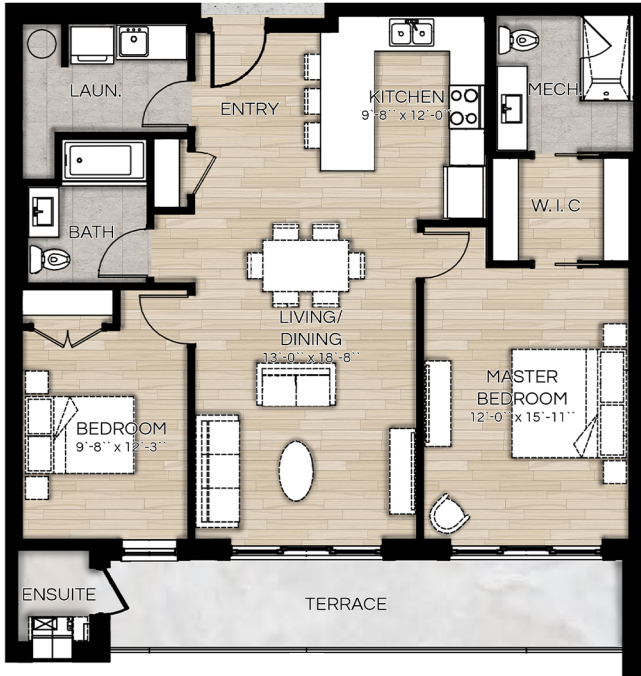

UNIT A-2 - BARRIER FREE

INTERIOR SUITE: 1,226 SF
OUTDOOR COVERED TERRACE: 162 SF

1,388 SF TOTAL

Suite Availability: 209, 312, 412

UNIT A-2 - BARRIER FREE

INTERIOR SUITE: 1,226 SF
OUTDOOR COVERED TERRACE: 162 SF

1,388 SF TOTAL

Suite Availability: 205, 305, 405