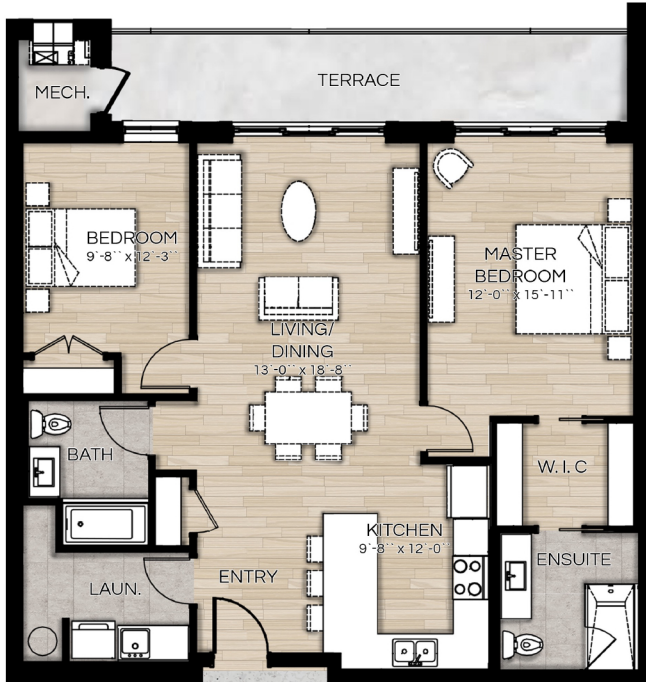

UNIT A-2 - BARRIER FREE

INTERIOR SUITE: 1,226 SF
OUTDOOR COVERED TERRACE: 162 SF

1,388 SF TOTAL

Suite Availability: 209, 312, 412

UNIT A-2 - BARRIER FREE

INTERIOR SUITE: 1,226 SF
OUTDOOR COVERED TERRACE: 162 SF

1,388 SF TOTAL

Suite Availability: 205, 305, 405